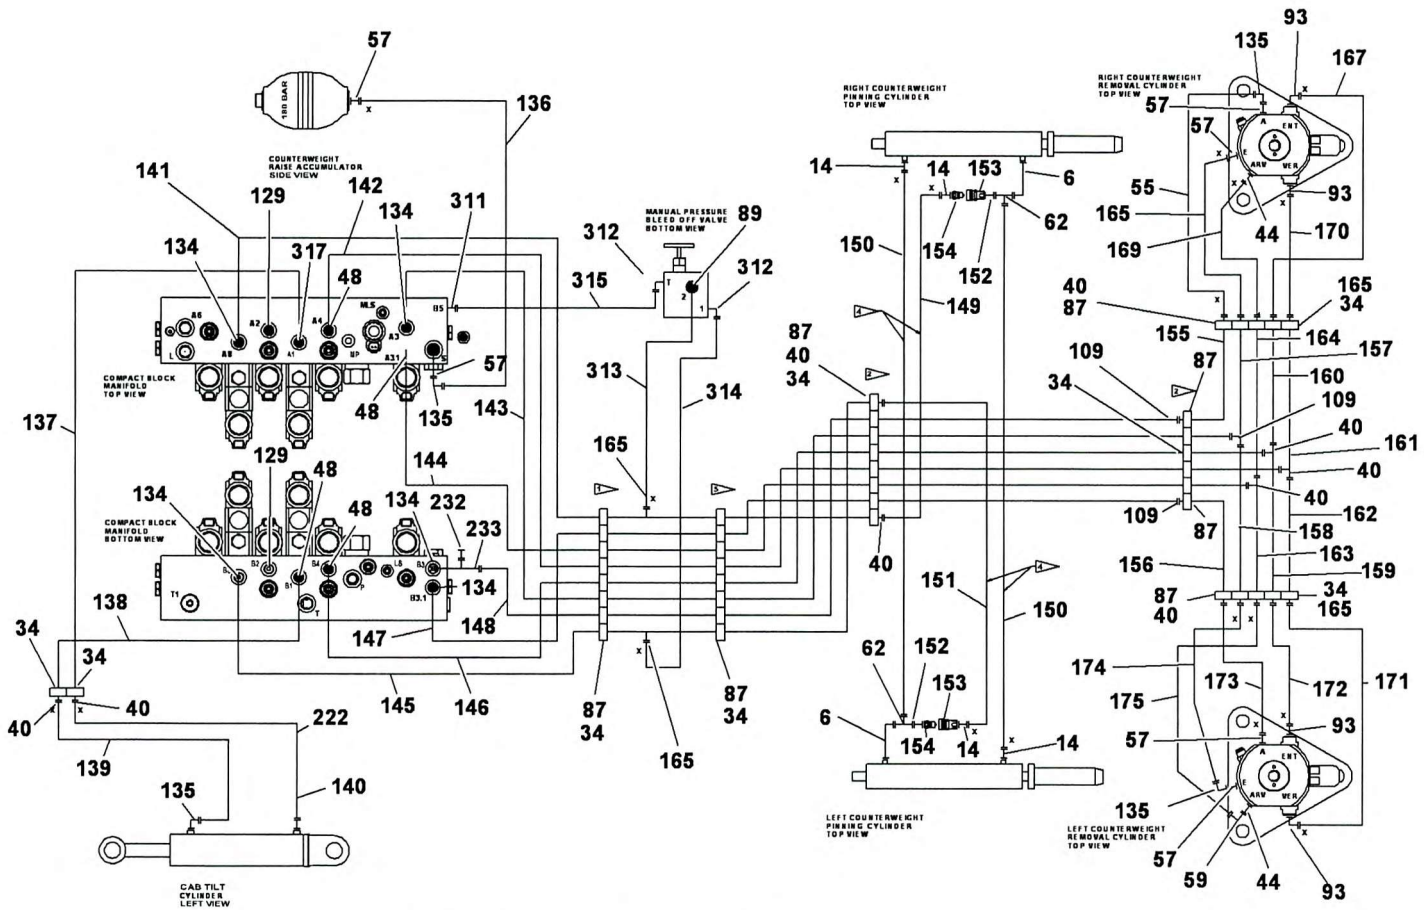

Manitowoc Cranes

EMERGENCY FRONT STEER HYD LINES C.E.

80039333

(SHEET 8 OF 8)

Manitowoc Cranes

TELE HYD LINES

Manitowoc Cranes

Manitowoc Cranes

MAIN & AUX HOIST HYD LINES

Manitowoc Cranes

COUNTERWEIGHT & CAB TILT HYD LINES

80039333

(SHEET 4 OF 8)

Manitowoc Cranes

HOIST BRAKE & SWING HYD LINES

Manitowoc Cranes