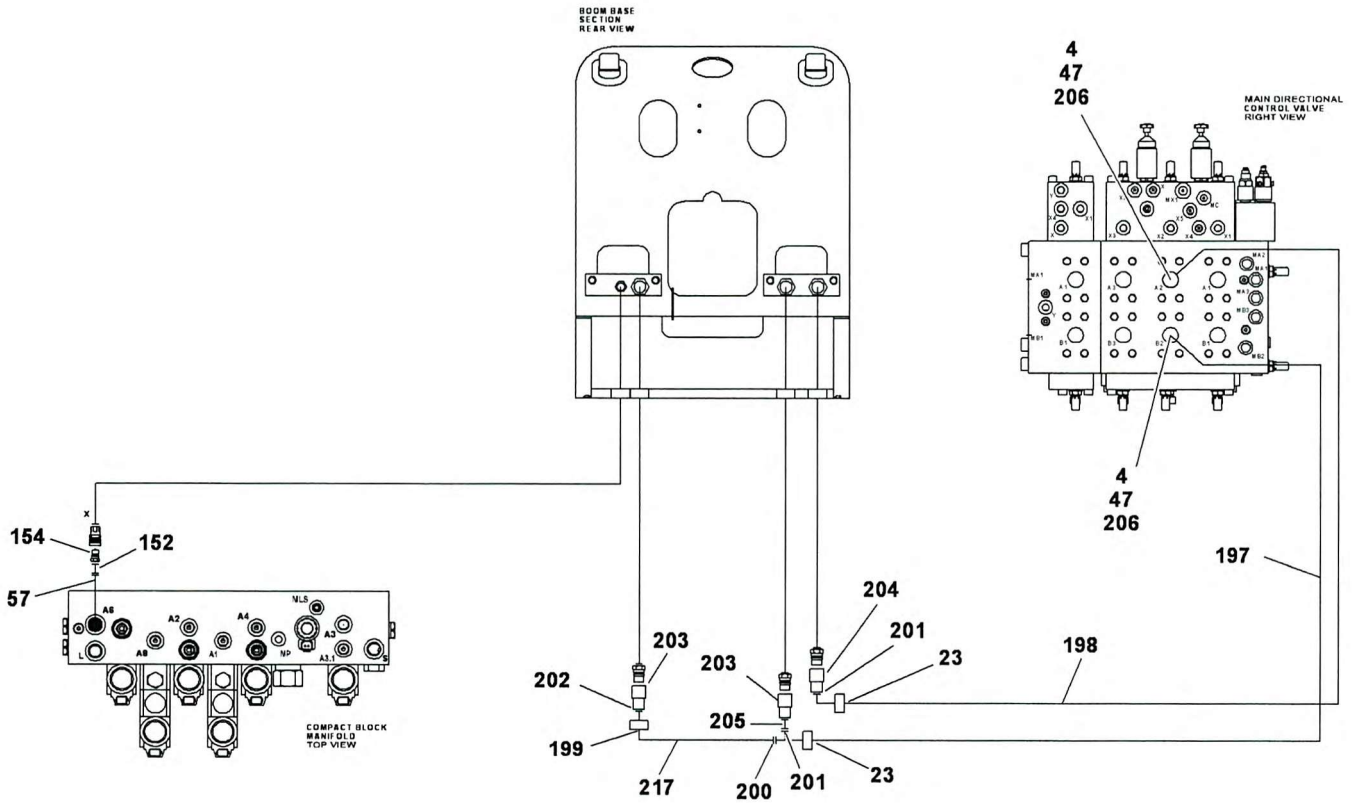

Manitowoc Cranes

EMERGENCY FRONT STEER HYD LINES C.E.

80039333

(SHEET 8 OF 8)

Manitowoc Cranes

TELE HYD LINES

Manitowoc Cranes

Manitowoc Cranes

MAIN & AUX HOIST HYD LINES

Manitowoc Cranes

COUNTERWEIGHT & CAB TILT HYD LINES

80039333

(SHEET 4 OF 8)

Manitowoc Cranes

HOIST BRAKE & SWING HYD LINES

Manitowoc Cranes