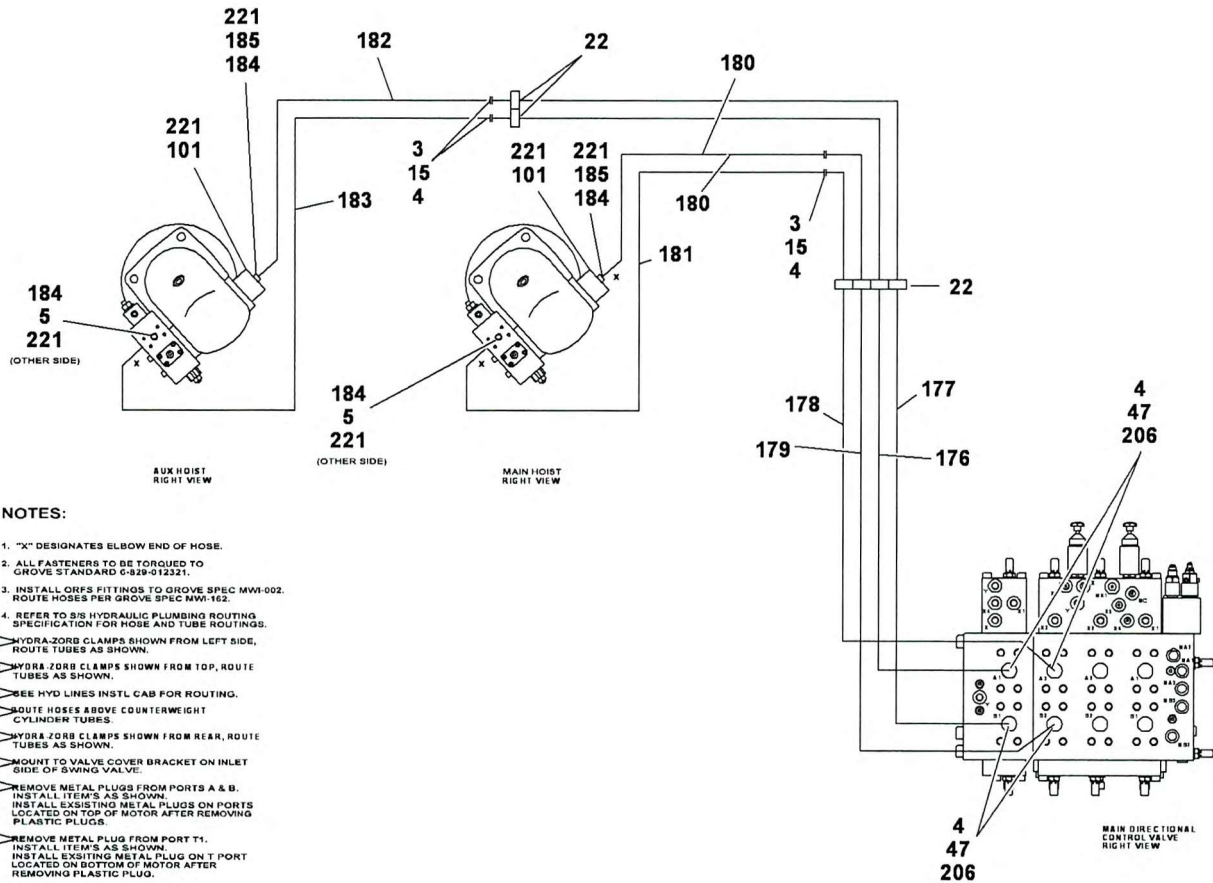

Manitowoc Cranes

EMERGENCY FRONT STEER HYD LINES C.E.

80039333

(SHEET 8 OF 8)

Manitowoc Cranes

TELE HYD LINES

Manitowoc Cranes

Manitowoc Cranes

MAIN & AUX HOIST HYD LINES

Manitowoc Cranes

COUNTERWEIGHT & CAB TILT HYD LINES

80039333

(SHEET 4 OF 8)

Manitowoc Cranes

HOIST BRAKE & SWING HYD LINES

Manitowoc Cranes