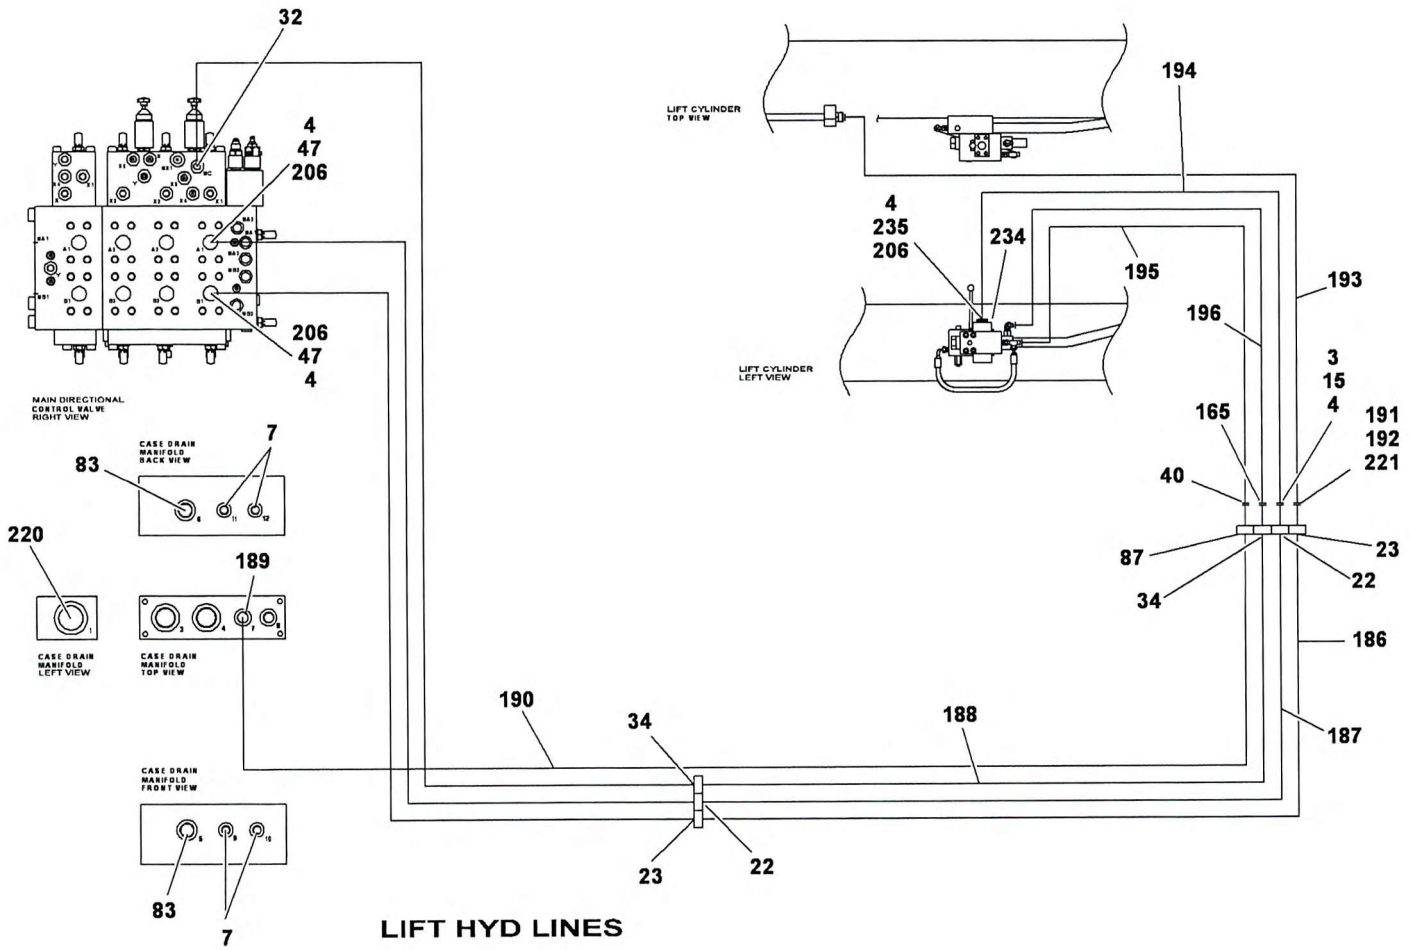

Manitowoc Cranes

EMERGENCY FRONT STEER HYD LINES C.E.

80039333

(SHEET 8 OF 8)

Manitowoc Cranes

TELE HYD LINES

Manitowoc Cranes

Manitowoc Cranes

MAIN & AUX HOIST HYD LINES

Manitowoc Cranes

COUNTERWEIGHT & CAB TILT HYD LINES

80039333

(SHEET 4 OF 8)

Manitowoc Cranes

HOIST BRAKE & SWING HYD LINES

Manitowoc Cranes

SUPPLY, PRESSURE & RETURN HYD LINES

Manitowoc Cranes

SEE SHEET 5 FOR NOTES