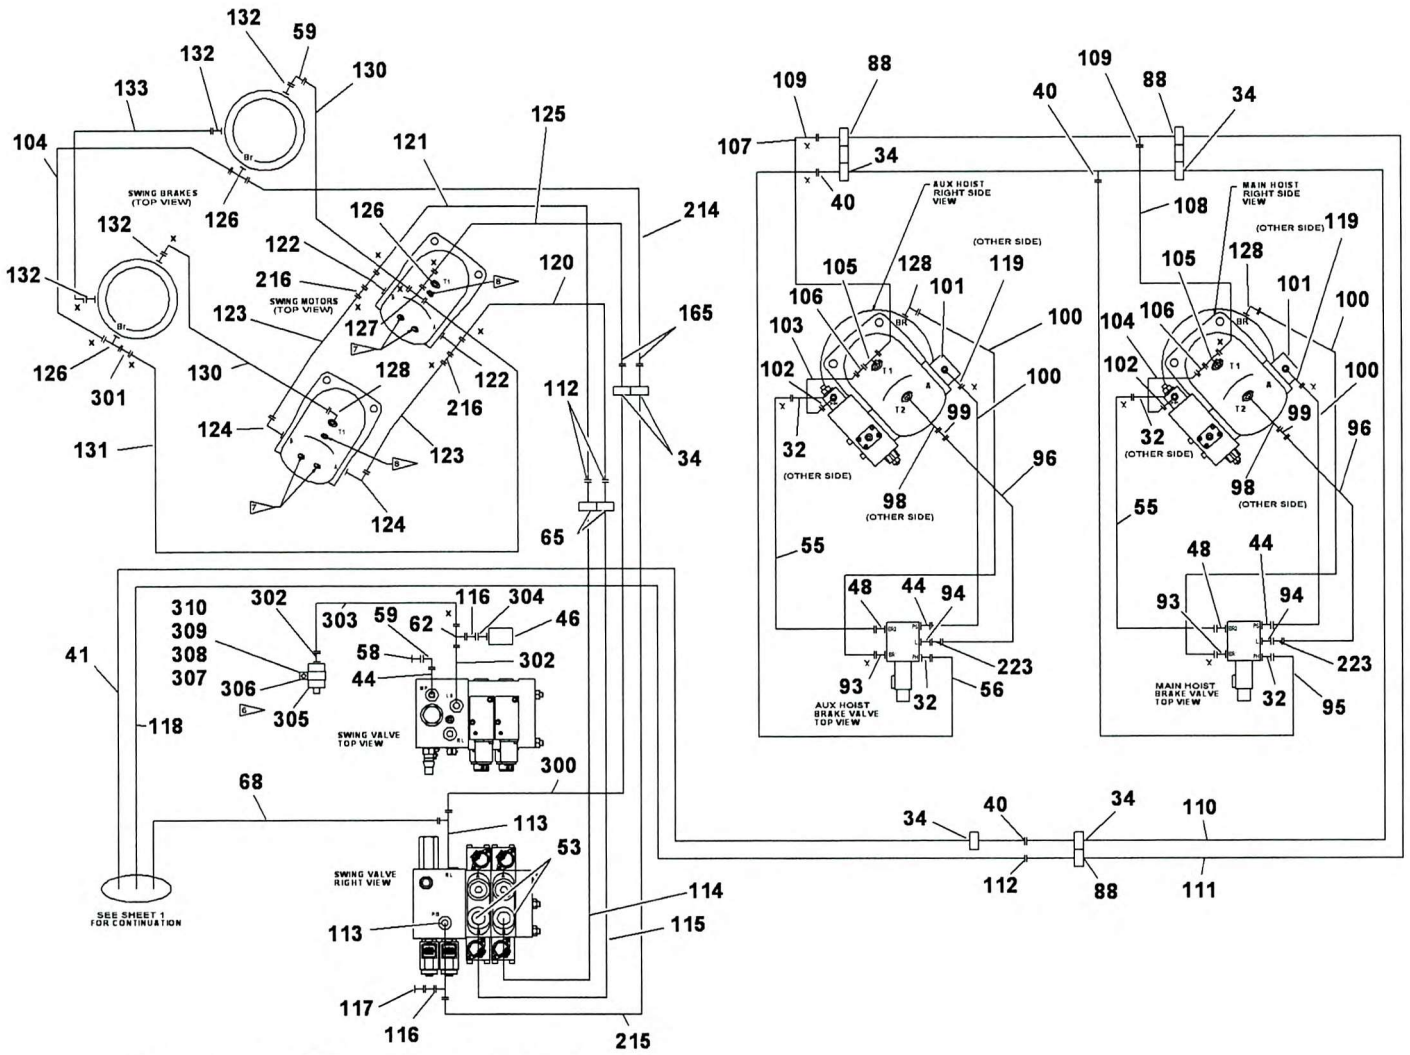

Manitowoc Cranes

EMERGENCY FRONT STEER HYD LINES C.E.

80039333

(SHEET 8 OF 8)

Manitowoc Cranes

TELE HYD LINES

Manitowoc Cranes

Manitowoc Cranes

MAIN & AUX HOIST HYD LINES

Manitowoc Cranes

COUNTERWEIGHT & CAB TILT HYD LINES

80039333

(SHEET 4 OF 8)

Manitowoc Cranes

HOIST BRAKE & SWING HYD LINES

Manitowoc Cranes

SUPPLY, PRESSURE & RETURN HYD LINES

Manitowoc Cranes

SEE SHEET 5 FOR NOTES