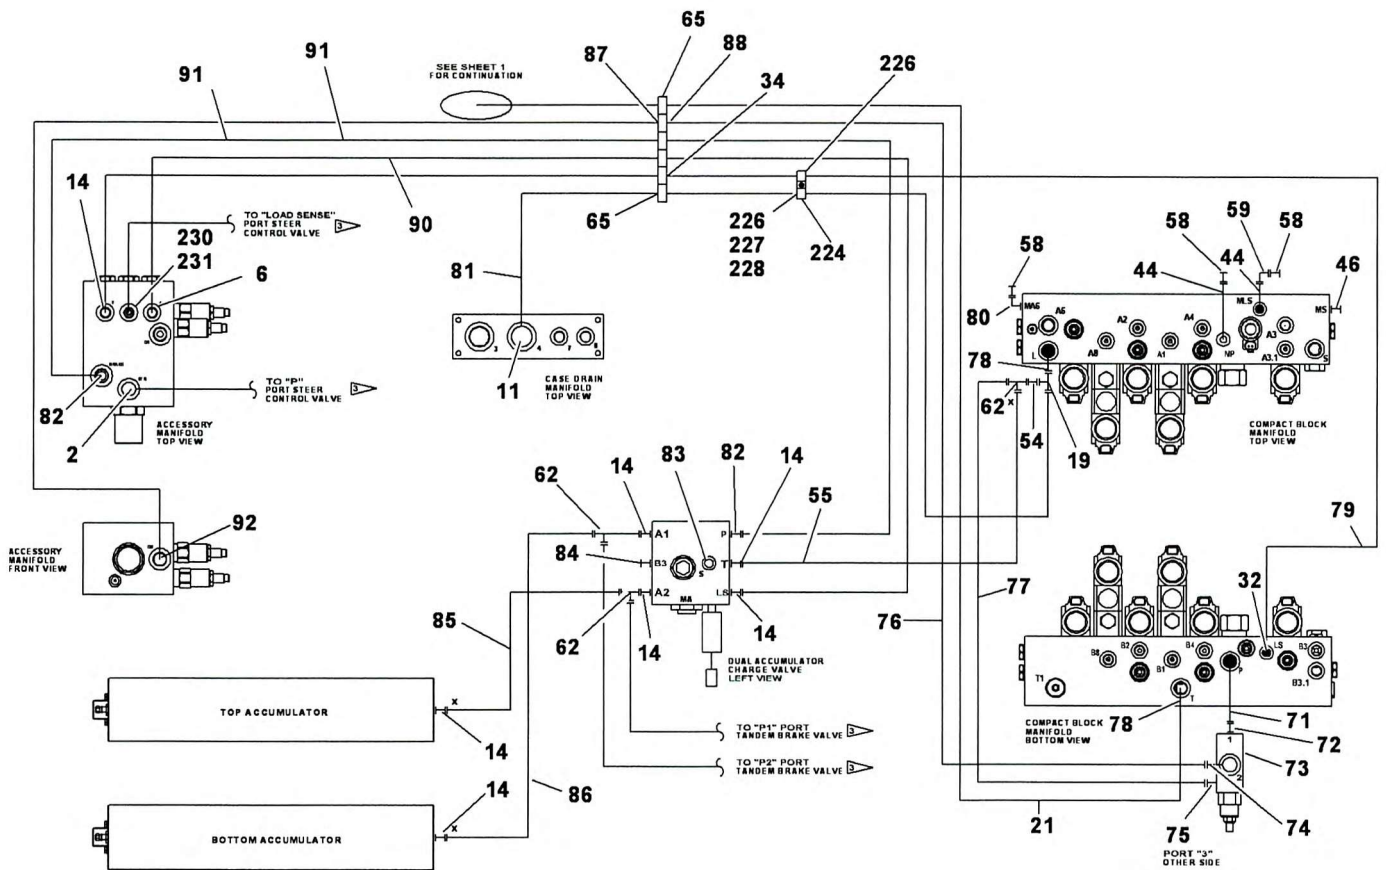

Manitowoc Cranes

EMERGENCY FRONT STEER HYD LINES C.E.

80039333

(SHEET 8 OF 8)

Manitowoc Cranes

TELE HYD LINES

Manitowoc Cranes

Manitowoc Cranes

MAIN & AUX HOIST HYD LINES

Manitowoc Cranes

COUNTERWEIGHT & CAB TILT HYD LINES

80039333

(SHEET 4 OF 8)

Manitowoc Cranes

HOIST BRAKE & SWING HYD LINES

Manitowoc Cranes

SUPPLY, PRESSURE & RETURN HYD LINES

Manitowoc Cranes

SEE SHEET 5 FOR NOTES